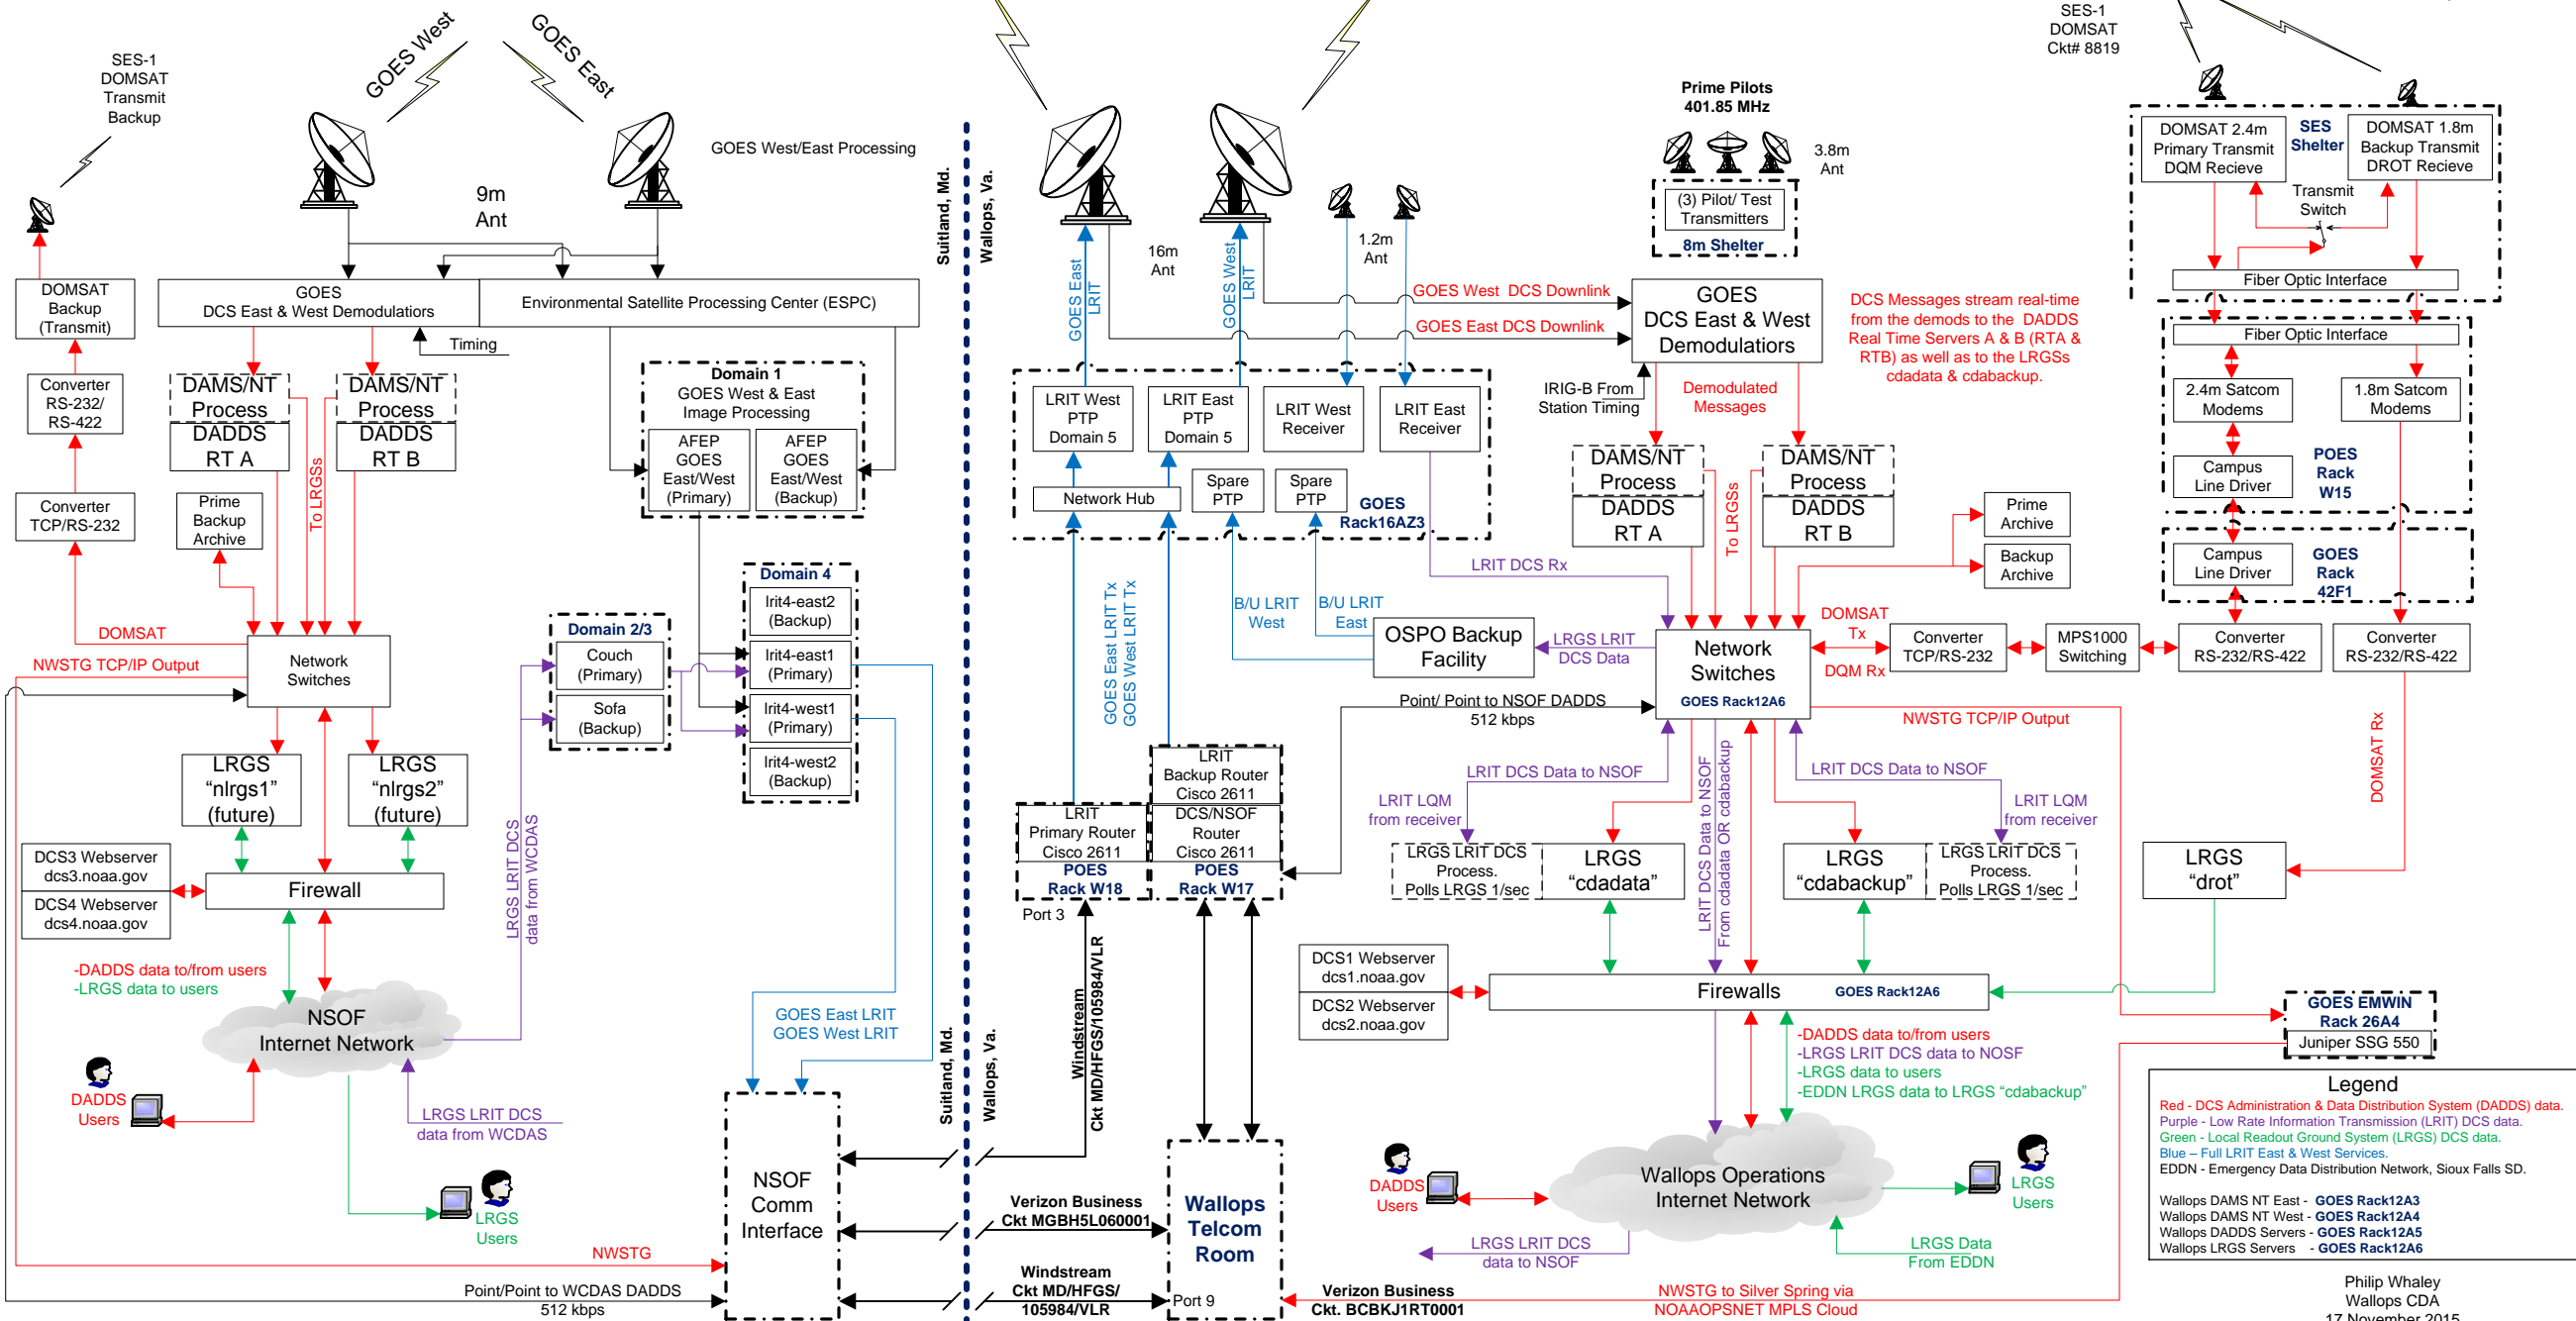

GOES West

NOAA GOES DCS

GOES East

NOAA Satellite Operations Facility NSOF

NOAA Wallops Command & Data Acquisition Station WCDAS

Wallops Backup (WBU)GSFC GOES East

Legend

- Red - DCS Administration & Data Distribution System (DADS) data.
- Purple - Low Rate Information Transmission (LRIT) DCS data.
- Green - Local Readout Ground System (LRGS) DCS data.
- Blue - Full LRIT East & West Services.
- EDDN - Emergency Data Distribution Network, Sioux Falls SD.

Wallops DAMS NT East - GOES Rack12A3
 Wallops DAMS NT West - GOES Rack12A4
 Wallops DADS Servers - GOES Rack12A5
 Wallops LRGs Servers - GOES Rack12A6

Philip Whaley
 Wallops CDA
 17 November 2015